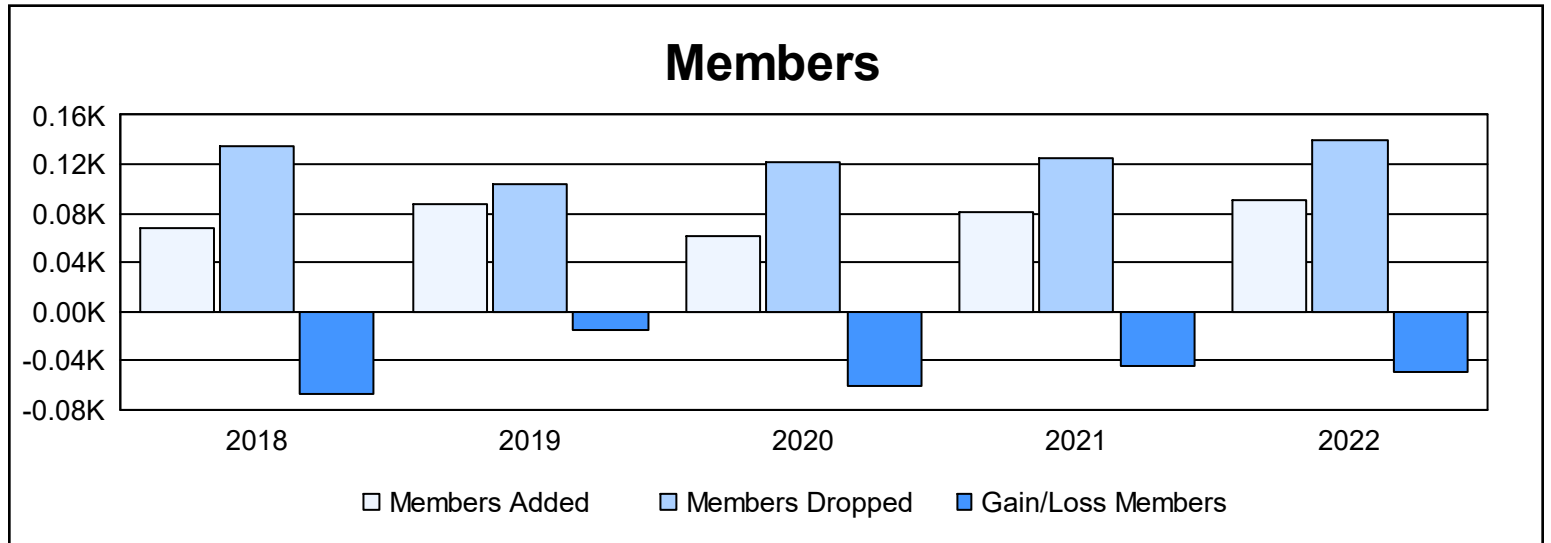

Year	New Clubs	Dropped Clubs	Gain/ Loss Clubs	New Members	Charter Members	Reinstate Members	Transfer Members	Total Member Added	Total Members Dropped	Gain/ Loss Members
2017-2018	0	1	-1	64	0	1	3	68	135	-67
2018-2019	0	2	-2	83	0	3	2	88	103	-15
2019-2020	0	1	-1	57	0	1	3	61	121	-60
2020-2021	0	0	0	64	0	11	6	81	125	-44
2021-2022	0	5	-5	72	0	13	5	90	139	-49
<b>Average</b>	<b>0</b>	<b>2</b>	<b>-2</b>	<b>68</b>	<b>0</b>	<b>6</b>	<b>4</b>	<b>78</b>	<b>125</b>	<b>-47</b>

### Membership Composition June 2022 Cumulative