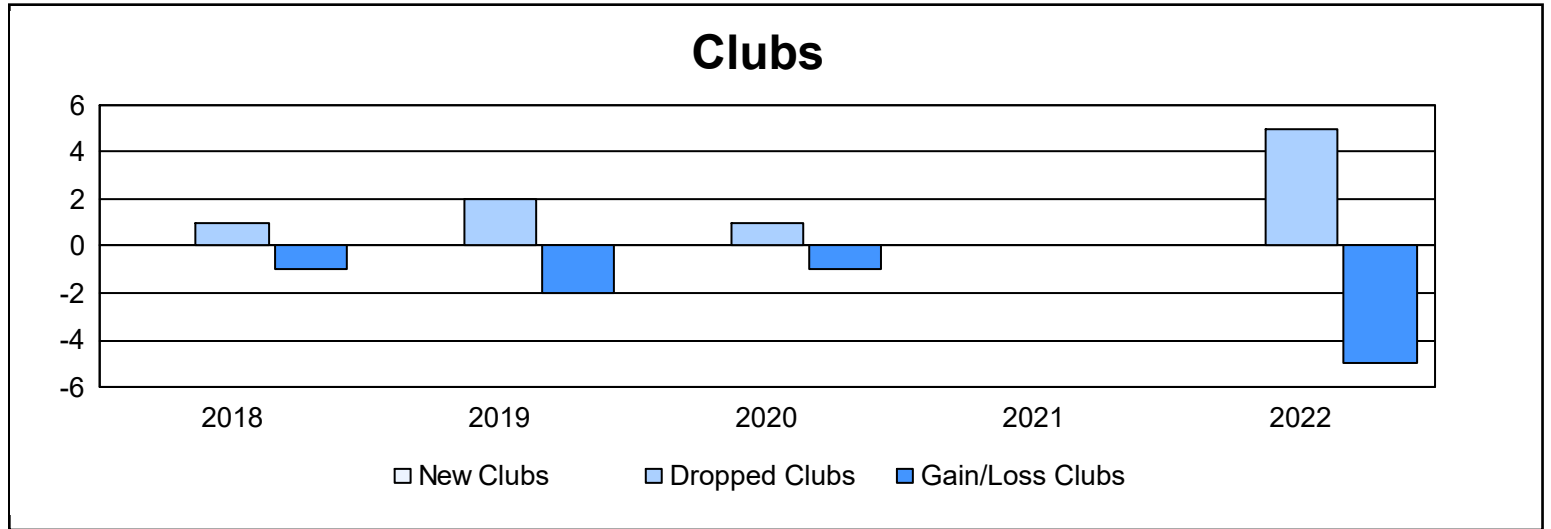

Year	New Clubs	Dropped Clubs	Gain/ Loss Clubs	New Members	Charter Members	Reinstate Members	Transfer Members	Total Member Added	Total Members Dropped	Gain/ Loss Members
2017-2018	0	1	-1	64	0	1	3	68	135	-67
2018-2019	0	2	-2	83	0	3	2	88	103	-15
2019-2020	0	1	-1	57	0	1	3	61	121	-60
2020-2021	0	0	0	64	0	11	6	81	125	-44
2021-2022	0	5	-5	72	0	13	5	90	139	-49
<b>Average</b>	<b>0</b>	<b>2</b>	<b>-2</b>	<b>68</b>	<b>0</b>	<b>6</b>	<b>4</b>	<b>78</b>	<b>125</b>	<b>-47</b>

### Membership Composition June 2022 Cumulative